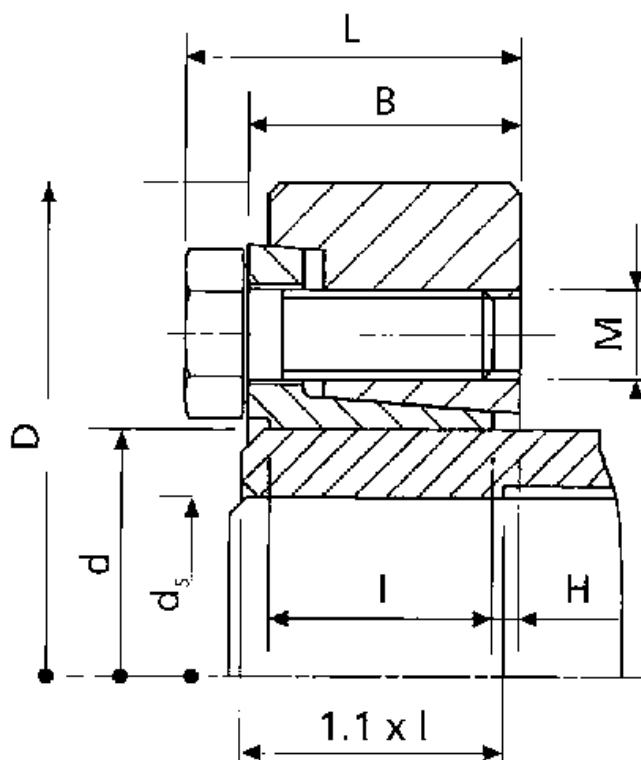

Article number: 437800195

Description: Rota-fix shaft-hub connection SB 195

## Measures

B mm = 85.5  
 d H8 mm = 195  
 D mm = 340.0  
 ds mm = 150  
 F kN torque = 1293  
 H = 8.0  
 I mm = 71.5  
 L mm = 96.5

M mm = M16  
 T N m torque = 97000  
 Ts N m bolt tightening torque = 290